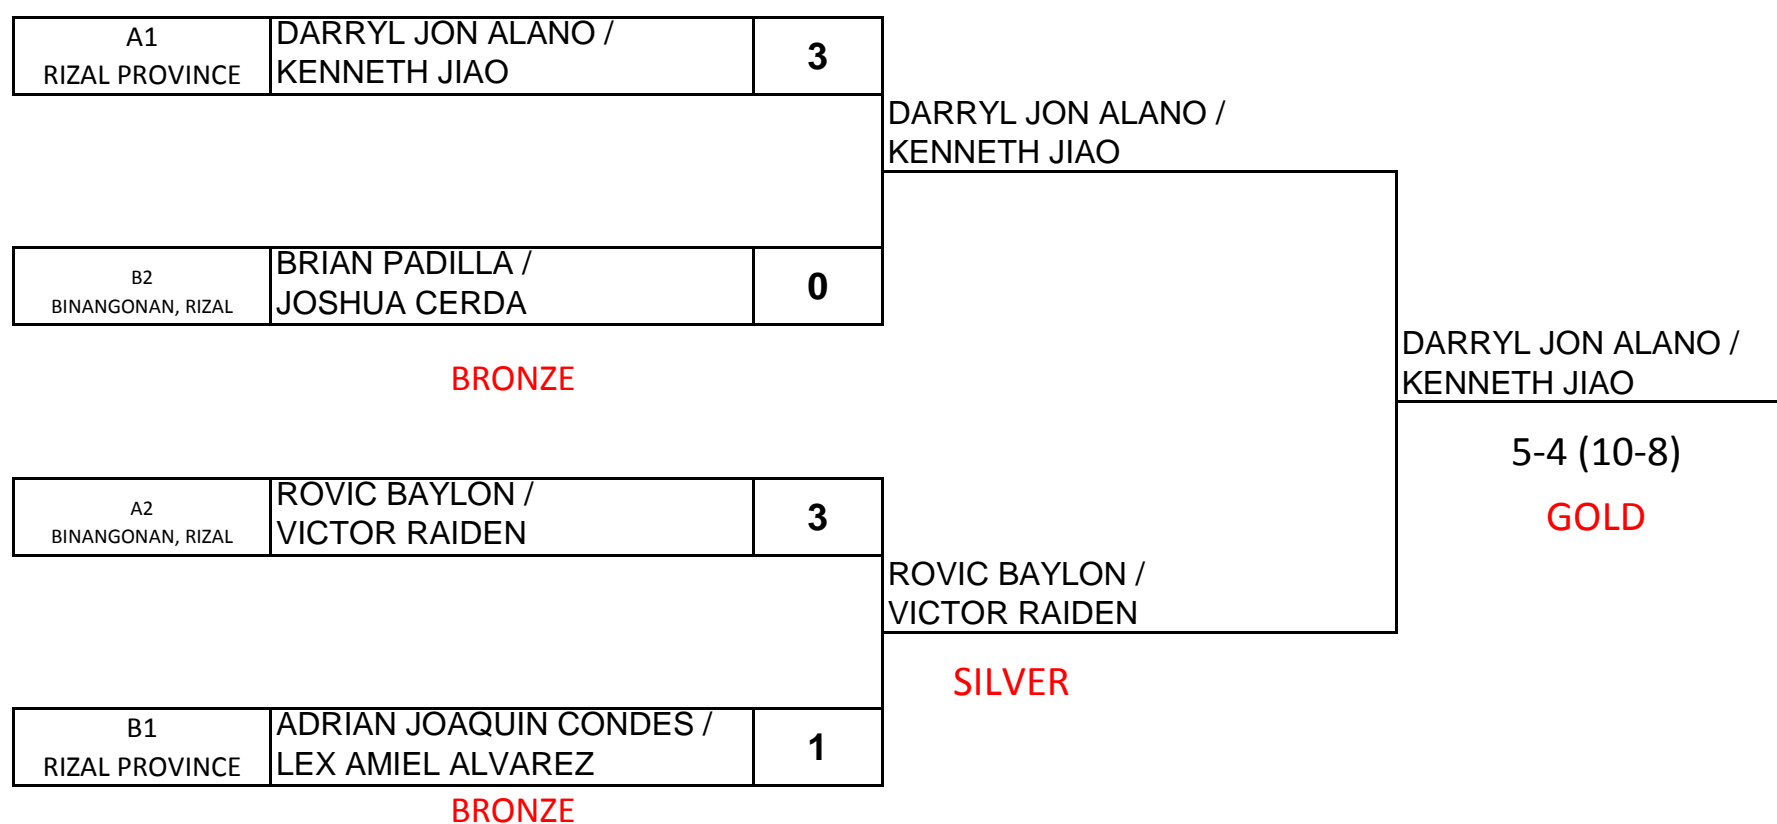

BATANG PINOY 2013
Iba, Zambales
October 15-19, 2013
Zambales Sports Complex
SOFT TENNIS
BOYS' DOUBLES

ORDER OF MATCH
2 v 3, 1 v 3, 1 v 2

A	TEAM / PLAYER	1	2	3	4			WIN	LOSS	RANK
1	RIZAL PROVINCE DARRYL JON ALANO / KENNETH JIAO		3	3				II		1
2	BOTOLAN, ZAMBALES JOSH PATRICK DIAL / ULRICH YABUT	1		0					II	3
3	BINANGONAN, RIZAL ROVIC BAYLON / VICTOR RAIDEN	1	3					I	I	2
4										

ORDER OF MATCH
1 v 4, 2 v 3, 1 v 3, 2 v 4, 1 v 2, 3 v 4

B	TEAM / PLAYER	1	2	3	4			WIN	LOSS	RANK
1	BOTOLAN, ZAMBALES ANTONIEN MON DEVERA / CHRIS VINCENT FRANCISCO		0	0	0				III	4
2	RIZAL PROVINCE ADRIAN JOAQUIN CONDES / LEX AMIEL ALVAREZ	3		3	3			III		1
3	BINANGONAN, RIZAL BRIAN PADILLA / JOSHUA CERDA	3	1		3			II	I	2
4	BINANGONAN, RIZAL IVAN CHARLES SILAYAN / DIEAN MARCO CENIDOZA	3	2	2				I	II	3

NOTE: TOP 2 IN EACH GROUP WILL ADVANCE TO SEMI-FINALS

SEMI-FINALS

FINALS

MR. GIOVANNI MAMAWAL
Competition Manager