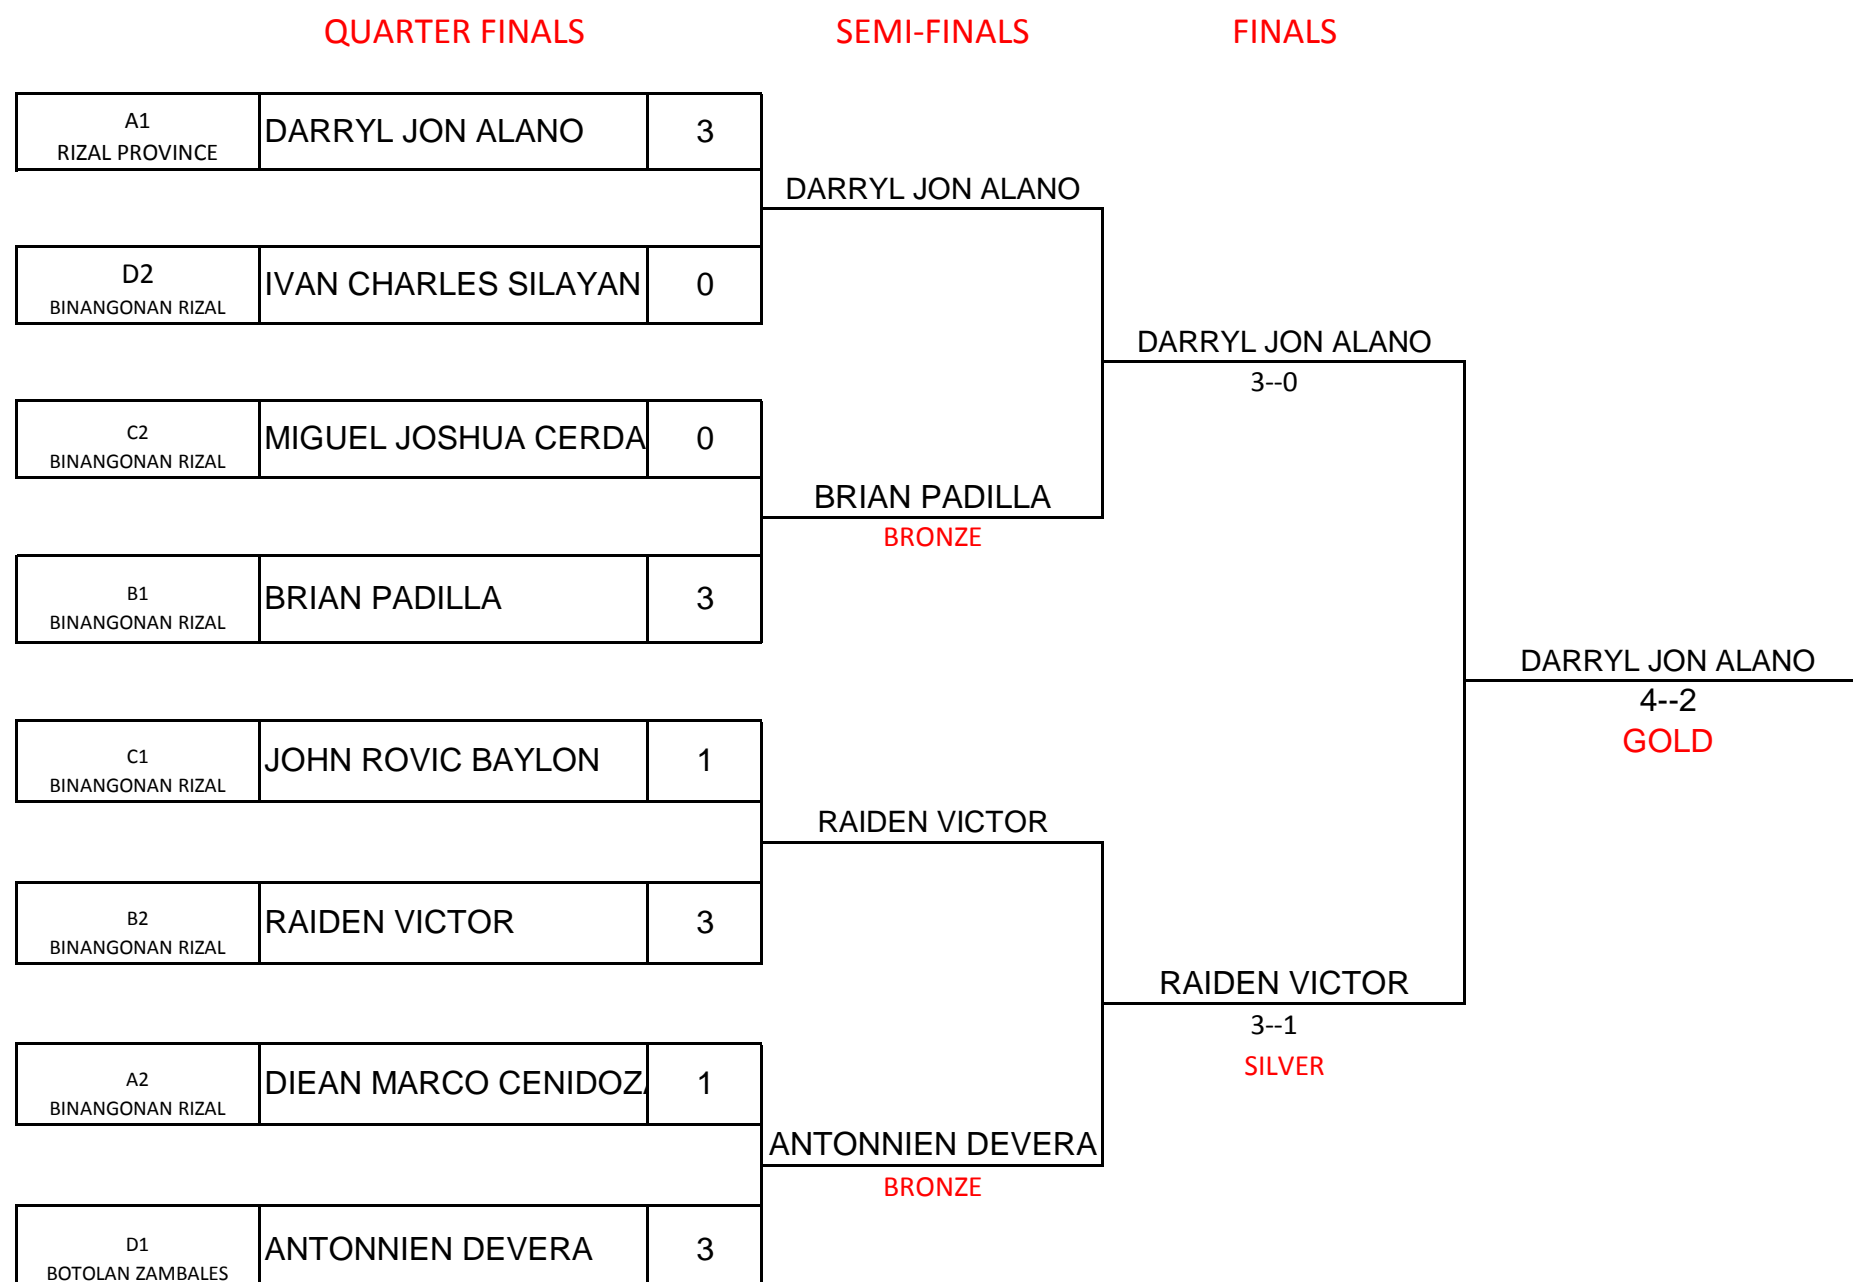

BATANG PINOY 2013
Iba, Zambales
October 15-19, 2013
Zambales Sports Complex
SOFT TENNIS
BOYS' SINGLE

FIRST TOURNAMENT

ORDER OF MATCH
2 v 3, 1 v 3, 1 v 2

A	TEAM / PLAYER	1	2	3	4	WIN	LOSS	RANK
1	RIZAL PROVINCE DARRYL JON ALANO		3	3		II		1
2	BINANGONAN, RIZAL DIEAN MARCO CENIDOZA	0		3		I	I	2
3	BOTOLAN, ZAMBALES JOSH PATRICK DIAL	0	1				II	3
4								

ORDER OF MATCH
1 v 4, 2 v 3, 1 v 3, 2 v 4, 1 v 2, 3 v 4

B	TEAM / PLAYER	1	2	3	4	WIN	LOSS	RANK
1	BINANGONAN, RIZAL RAIDEN VICTOR		0	3	3	II	I	2
2	BINANGONAN, RIZAL BRIAN PADILLA	3		3	3	III		1
3	BOTOLAN, ZAMBALES CHRIS VINCENT FRABCISCO	0	1		0		III	4
4	BOTOLAN, ZAMBALES JOHN GALLARDO	2	0	3		I	II	3

ORDER OF MATCH
1 v 4, 2 v 3, 1 v 3, 2 v 4, 1 v 2, 3 v 4

C	TEAM / PLAYER	1	2	3	4	WIN	LOSS	RANK
1	BOTOLAN, ZAMBALES ULRICH YABUT		1	1	1		III	4
2	BINANGONAN, RIZAL JOHN ROVIC BAYLON	3		3	3	III		1
3	BINANGONAN, RIZAL MIGUEL JOSHUA CERDA	3	0		3	II	I	2
4	BINANGONAN, RIZAL GIAN LACANLALE	3	1	1		I	II	3

ORDER OF MATCH
2 v 3, 1 v 3, 1 v 2

D	TEAM / PLAYER	1	2	3	4	WIN	LOSS	RANK
1	BINANGONAN, RIZAL IVAN CHARLES SILAYAN		3	0		I	I	2
2	RIZAL PROVINCE KENNETH GERALD JIAO	1		2			II	3
3	BOTOLAN, ZAMBALES ANTONNIEN DEVERA	3	3			II		1
4								

NOTE: TOP 2 IN EACH GROUP WILL ADVANCE TO SEMI-FINALS

MR. GIOVANNI MAMAWAL
COMPETITION MANAGER